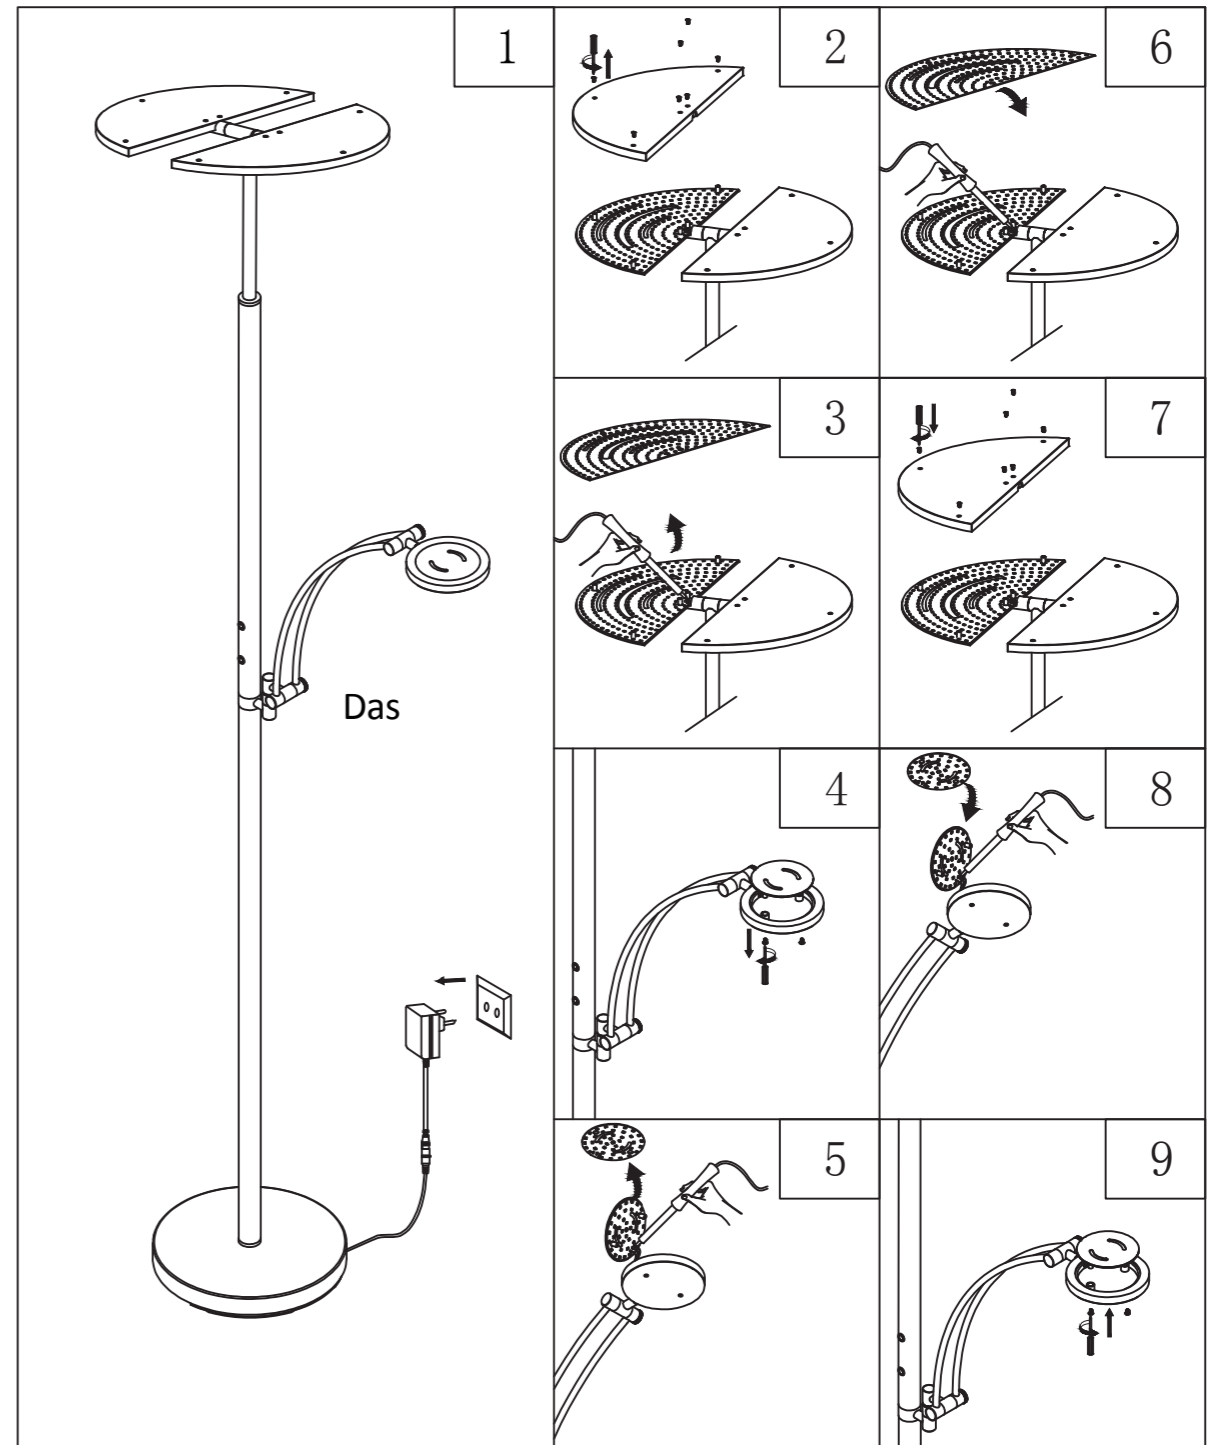

GLOBO

LIGHTING

58909N/58909B/58909M

Light source disassembly diagram

GLOBO Handels GmbH
 Gewerbestrasse 3, A-9184 Sankt Peter, AUSTRIA
 www.globo-lighting.com | office@globo-lighting.com

Lichtquelle/Light Source: