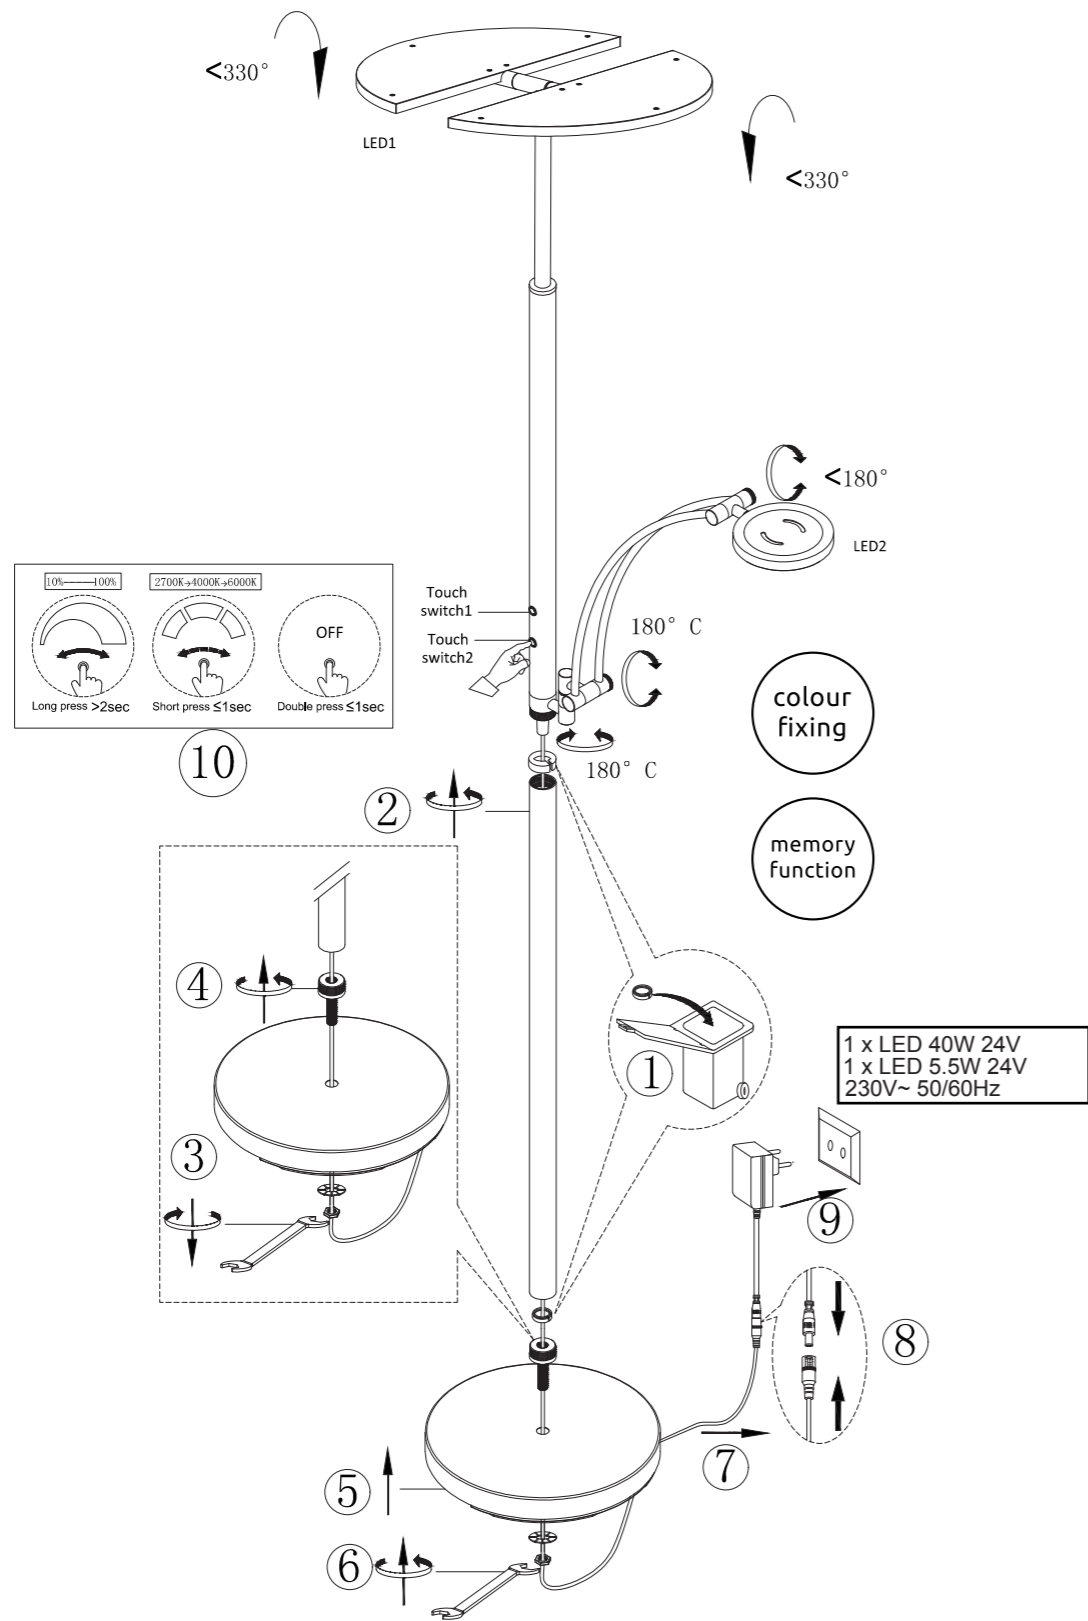

GLOBO

LIGHTING

58909N/58909B/58909M

Light source disassembly diagram

GLOBO Handels GmbH
 Gewerbestrasse 3, A-9184 Sankt Peter, AUSTRIA
 www.globo-lighting.com | office@globo-lighting.com

Lichtquelle/Light Source: