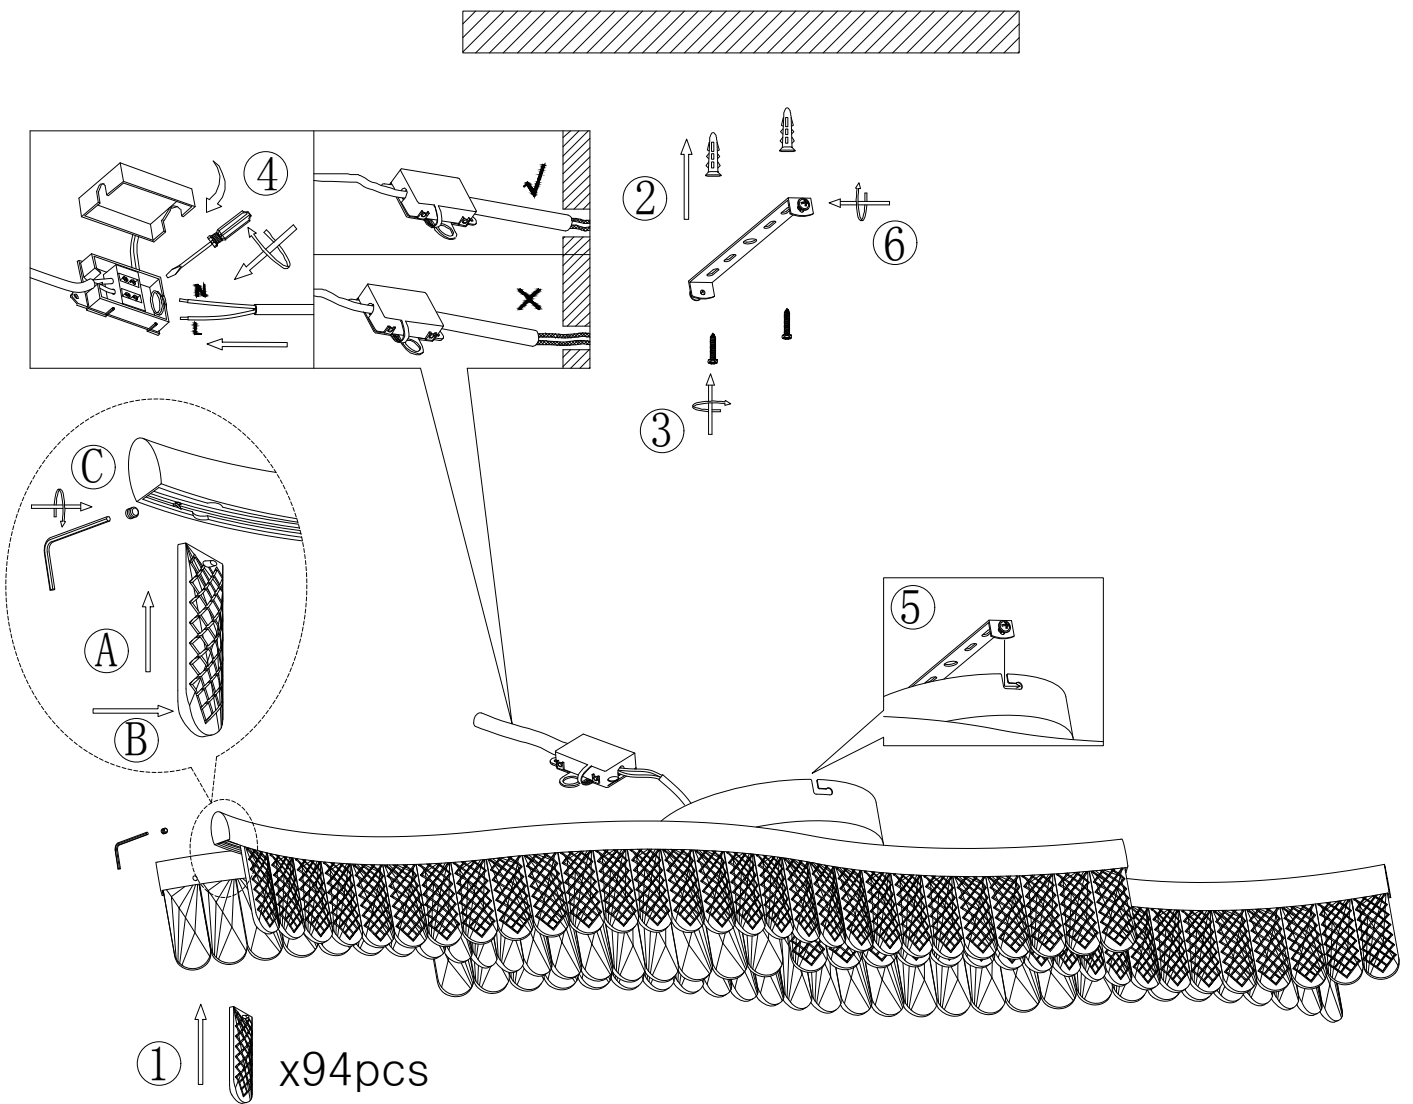

# GLOBO

LIGHTING  
[www.globo-lighting.com](http://www.globo-lighting.com)  
 67348D  
 67348DG

35W LED DC 36V  
 220-240V~ 50/60Hz