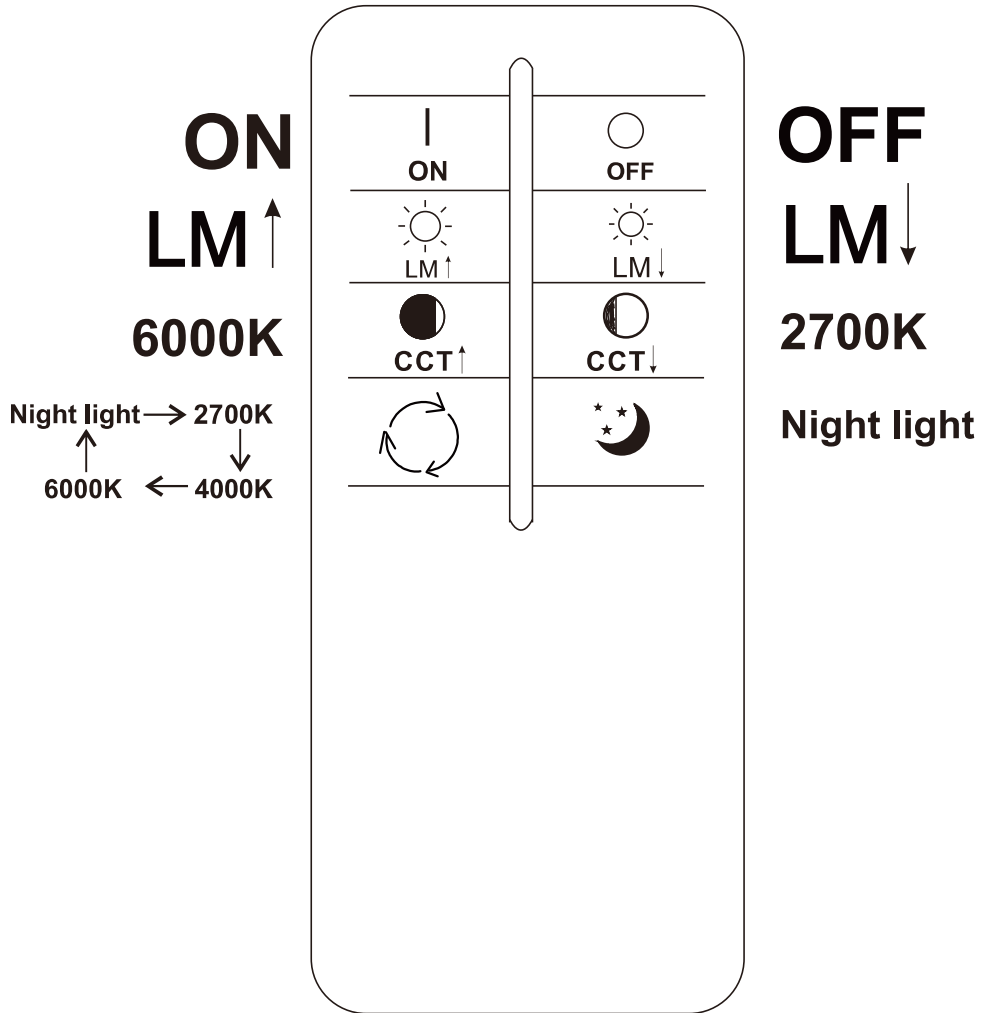

LED MAX 48W 35V
220-240V~ 50/60Hz

Frequency Bandwidth	Maximal radiation transmitting power
2410-2475MHz	-0.7dBm

GLOBO
 LIGHTING
www.globo-lighting.com

48557-48
48557-48W

GLOBO Handels GmbH
 Gewerbestr. 3
 A-9184 Sankt Peter Austria
www.globo-lighting.com
office@globo-lighting.com

Battery: 2 x AAA 1.5V

BATTERY DATA

2xAAA Super Heavy Duty Battery*incl.

*Manufacturer: Shenzhen GMCELL TECHNOLOGY CO.,LTD

Address: G Building,Hualian Panorama International Building,27 District,
Bao'an, Shenzhen,China

Model:R03P UM-4 1.5V

SAFETY INSTRUCTIONS