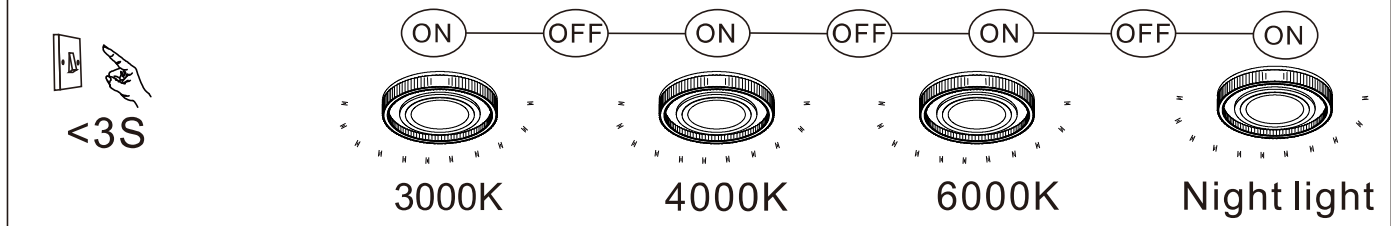

LED MAX 48W 35V
220-240V~ 50/60Hz

Frequency Bandwidth	Maximal radiation transmitting power
2410-2475MHz	-0.7dBm

GLOBO
 LIGHTING
www.globo-lighting.com

48557-48
48557-48W

GLOBO Handels GmbH
 Gewerbestr. 3
 A-9184 Sankt Peter Austria
www.globo-lighting.com
office@globo-lighting.com

Battery: 2 x AAA 1.5V

BATTERY DATA

2xAAA Super Heavy Duty Battery*incl.

*Manufacturer: Shenzhen GMCELL TECHNOLOGY CO.,LTD

Address: G Building,Hualian Panorama International Building,27 District,
Bao'an, Shenzhen,China

Model:R03P UM-4 1.5V

SAFETY INSTRUCTIONS