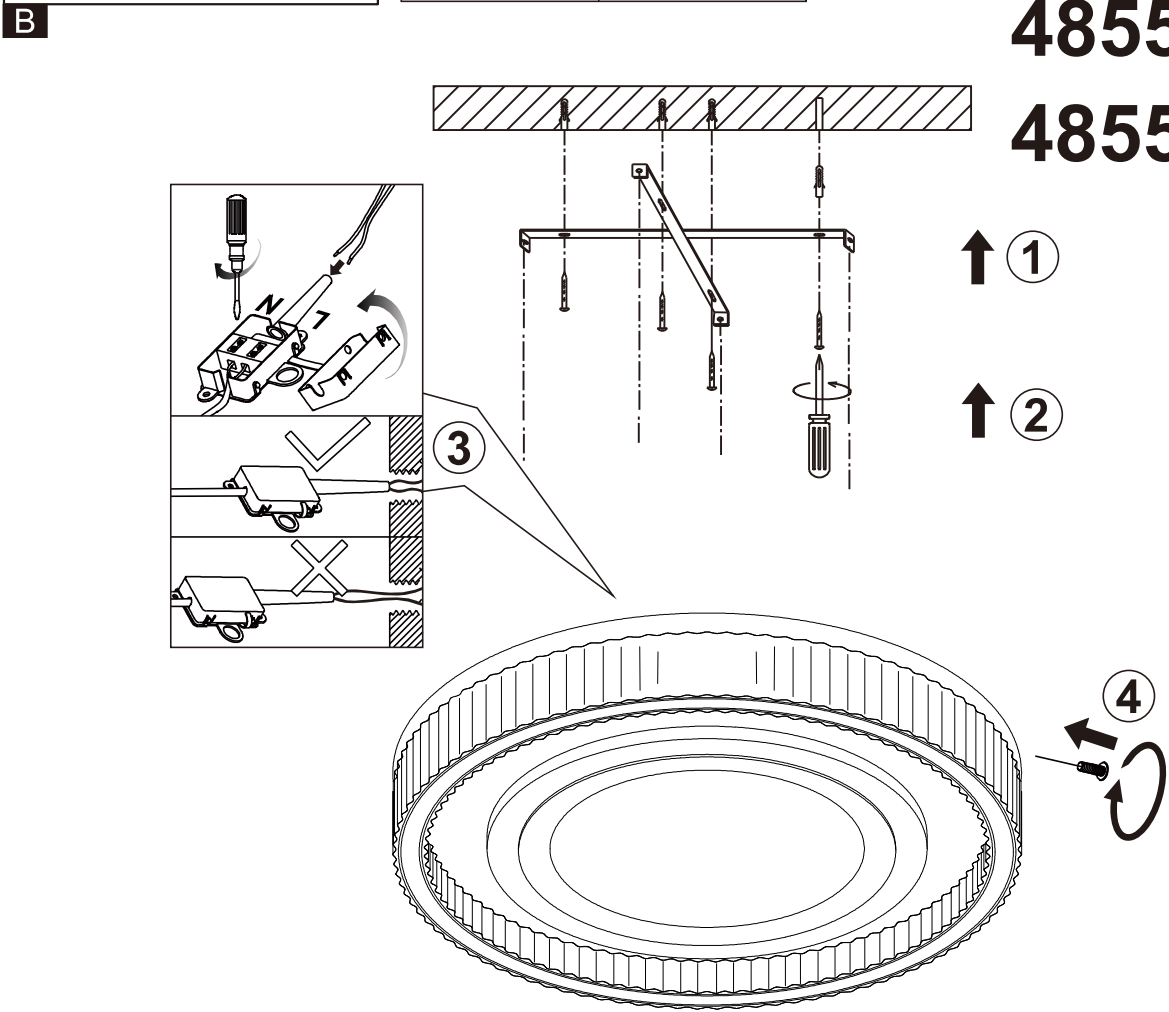

LED MAX 48W 35V
220-240V~ 50/60Hz

Frequency Bandwidth	Maximal radiation transmitting power
2410-2475MHz	-0.7dBm

GLOBO
 LIGHTING
www.globo-lighting.com

48557-48
48557-48W

GLOBO Handels GmbH
 Gewerbestr. 3
 A-9184 Sankt Peter Austria
www.globo-lighting.com
office@globo-lighting.com

Battery: 2 x AAA 1.5V

BATTERY DATA

2xAAA Super Heavy Duty Battery*incl.

*Manufacturer: Shenzhen GMCELL TECHNOLOGY CO.,LTD

Address: G Building,Hualian Panorama International Building,27 District,
Bao'an, Shenzhen,China

Model:R03P UM-4 1.5V

SAFETY INSTRUCTIONS