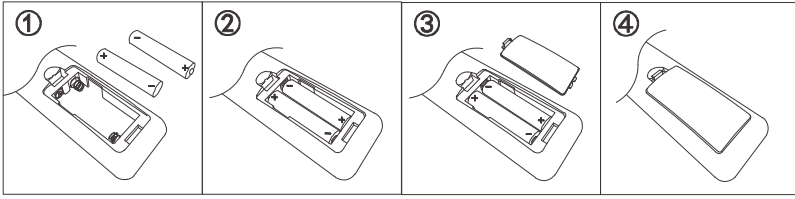

Battery: 2 x AAA 1.5V

BATTERY DATA

2xAAA Super Heavy Duty Battery*incl.

*Manufacturer: Shenzhen GMCELL TECHNOLOGY CO.,LTD

Address: G Building,Hualian Panorama International Building,27 District,
Bao'an, Shenzhen,China

Model:R03P UM-4 1.5V

SAFETY INSTRUCTIONS