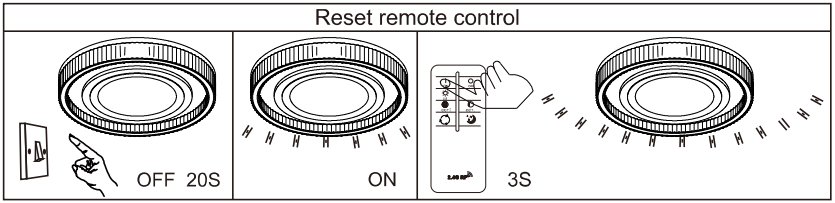

LED MAX 48W 35V
220-240V~ 50/60Hz

Frequency Bandwidth	Maximal radiation transmitting power
2410-2475MHz	-0.7dBm

GLOBO
 LIGHTING
www.globo-lighting.com

48557-48
48557-48W

GLOBO Handels GmbH
 Gewerbestr. 3
 A-9184 Sankt Peter Austria
www.globo-lighting.com
office@globo-lighting.com

Battery: 2 x AAA 1.5V

BATTERY DATA

2xAAA Super Heavy Duty Battery*incl.

*Manufacturer: Shenzhen GMCELL TECHNOLOGY CO.,LTD

Address: G Building,Hualian Panorama International Building,27 District,
Bao'an, Shenzhen,China

Model:R03P UM-4 1.5V

SAFETY INSTRUCTIONS