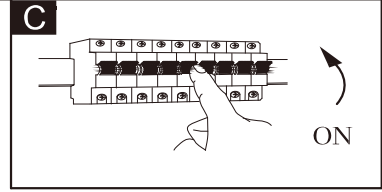

Battery: 2 x AAA 1.5V

BATTERY DATA

2xAAA Super Heavy Duty Battery*incl.

*Manufacturer: Shenzhen GMCELL TECHNOLOGY CO.,LTD

Address: G Building,Hualian Panorama International Building,27 District,
Bao'an, Shenzhen,China

Model:R03P UM-4 1.5V

SAFETY INSTRUCTIONS