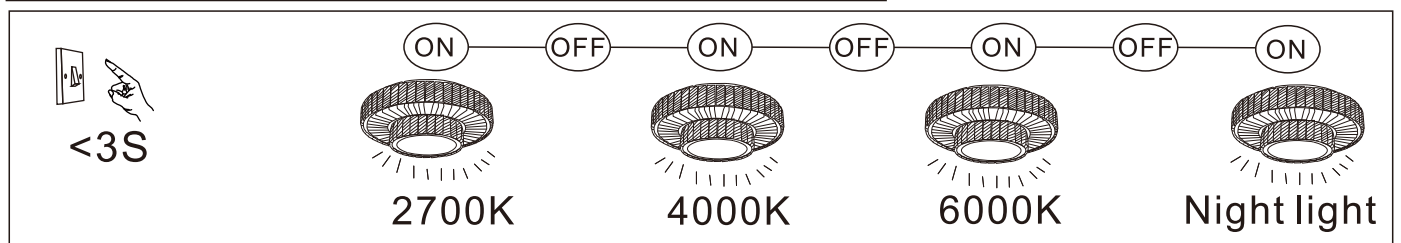

## 67162-50D

**ON**  
LM ↑  
6000K

**OFF**  
LM ↓  
2700K

- memory function
- 3 LIGHT STEPS (4000K, 6000K, 2700K)
- 2700K-6000K
- night light
- dimnable
- colour fixing
- incl. remote control
- many light steps
- many steps