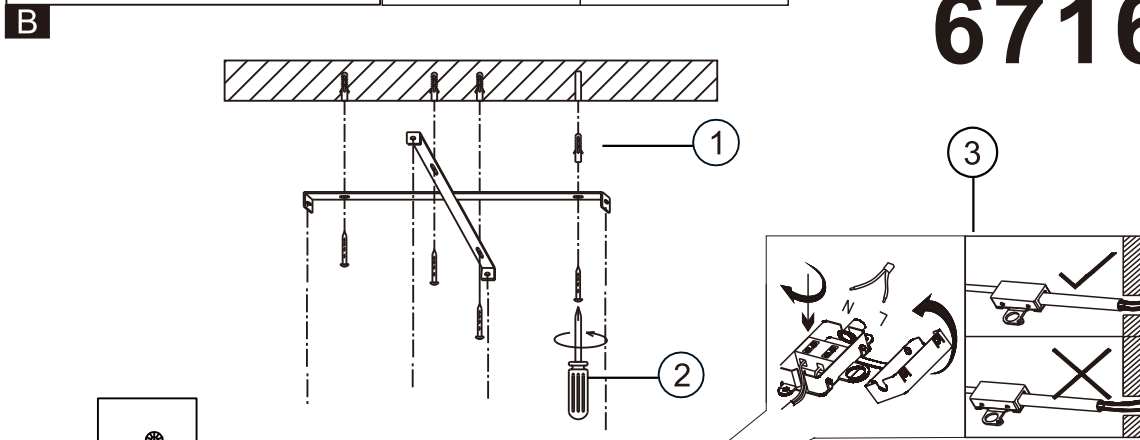

## 67162-50D

**ON**  
LM ↑  
6000K

**OFF**  
LM ↓  
2700K

- memory function
- 3 LIGHT STEPS (4000K, 6000K, 2700K)
- 2700K-6000K
- night light
- dimnable
- colour fixing
- incl. remote control
- many light steps
- many steps