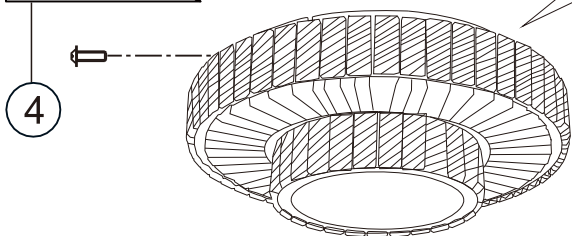

## 67162-50D

**ON**  
LM ↑  
6000K

**OFF**  
LM ↓  
2700K

- memory function
- 3 LIGHT STEPS (4000K, 6000K, 2700K)
- 2700K-6000K
- night light
- dimnable
- colour fixing
- incl. remote control
- many light steps
- many steps