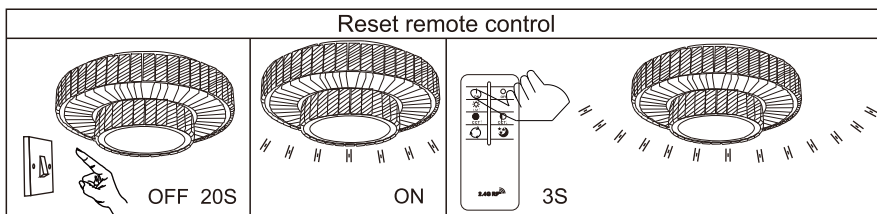

## 67162-50D

**ON**  
LM ↑  
6000K

**OFF**  
LM ↓  
2700K

- memory function
- 3 LIGHT STEPS (4000K, 6000K, 2700K)
- 2700K-6000K
- night light
- dimnable
- colour fixing
- incl. remote control
- many light steps
- many steps