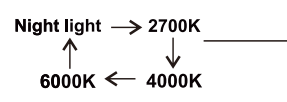

## 67162-50D

**ON**  
LM ↑  
6000K

**OFF**  
LM ↓  
2700K

- memory function
- 3 LIGHT STEPS (4000K, 6000K, 2700K)
- 2700K-6000K
- night light
- dimnable
- colour fixing
- incl. remote control
- many light steps
- many steps