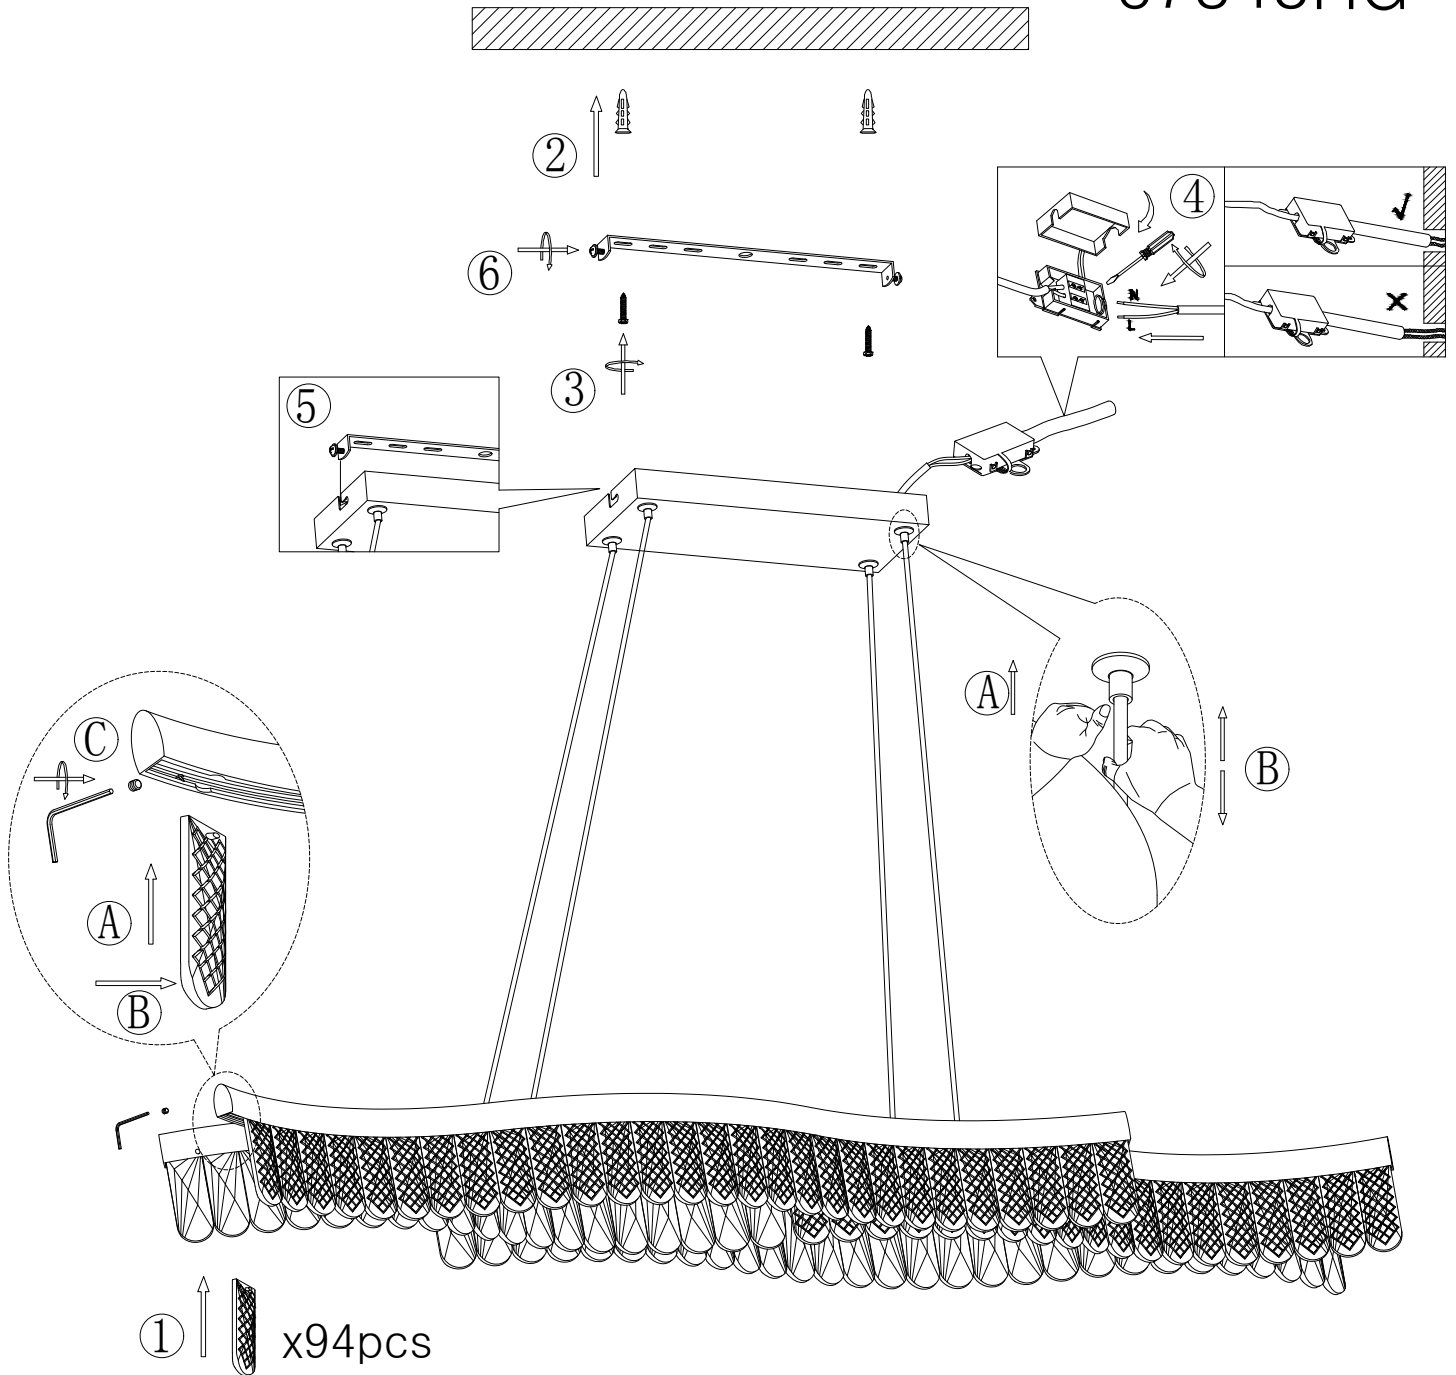

GLOBO

LIGHTING

www.globo-lighting.com

67348H
67348HG

GLOBO Handels GmbH
Gewerbestr. 3, A-9184 Sankt Peter Austria
www.globo-lighting.com | office@globo-lighting.com

35W LED DC 36V
220-240V~ 50/60Hz